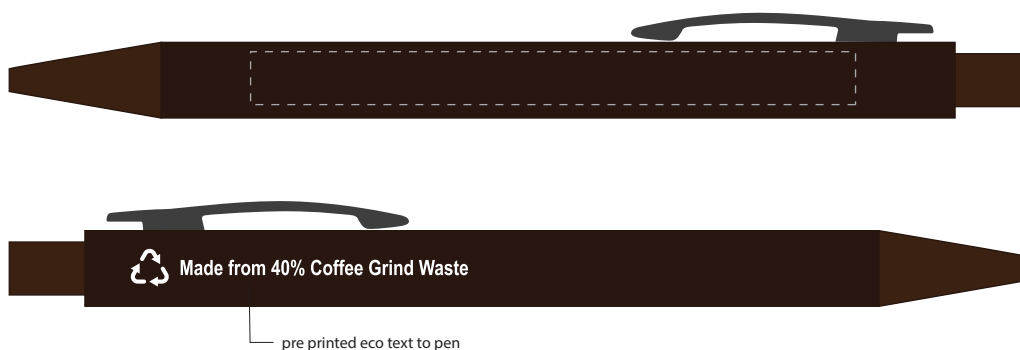

Your Ref:

Quantity:

Product Code: TPC360102

Our Ref:

Version: 1

Product Colour: GUN METAL

PRINTING CONCERNS:**PRODUCT INFO:**

We stock this item in the following colours

PANTONE REFERENCE(S)
 Full Colour Printing

ARTWORK SCALE 100%

ARTWORK SCALE 100%

Max print area: 60mm x 7mm

Product Image for visualisation
- colours may vary

The dashed line is to demonstrate print area and will not appear on your printed item